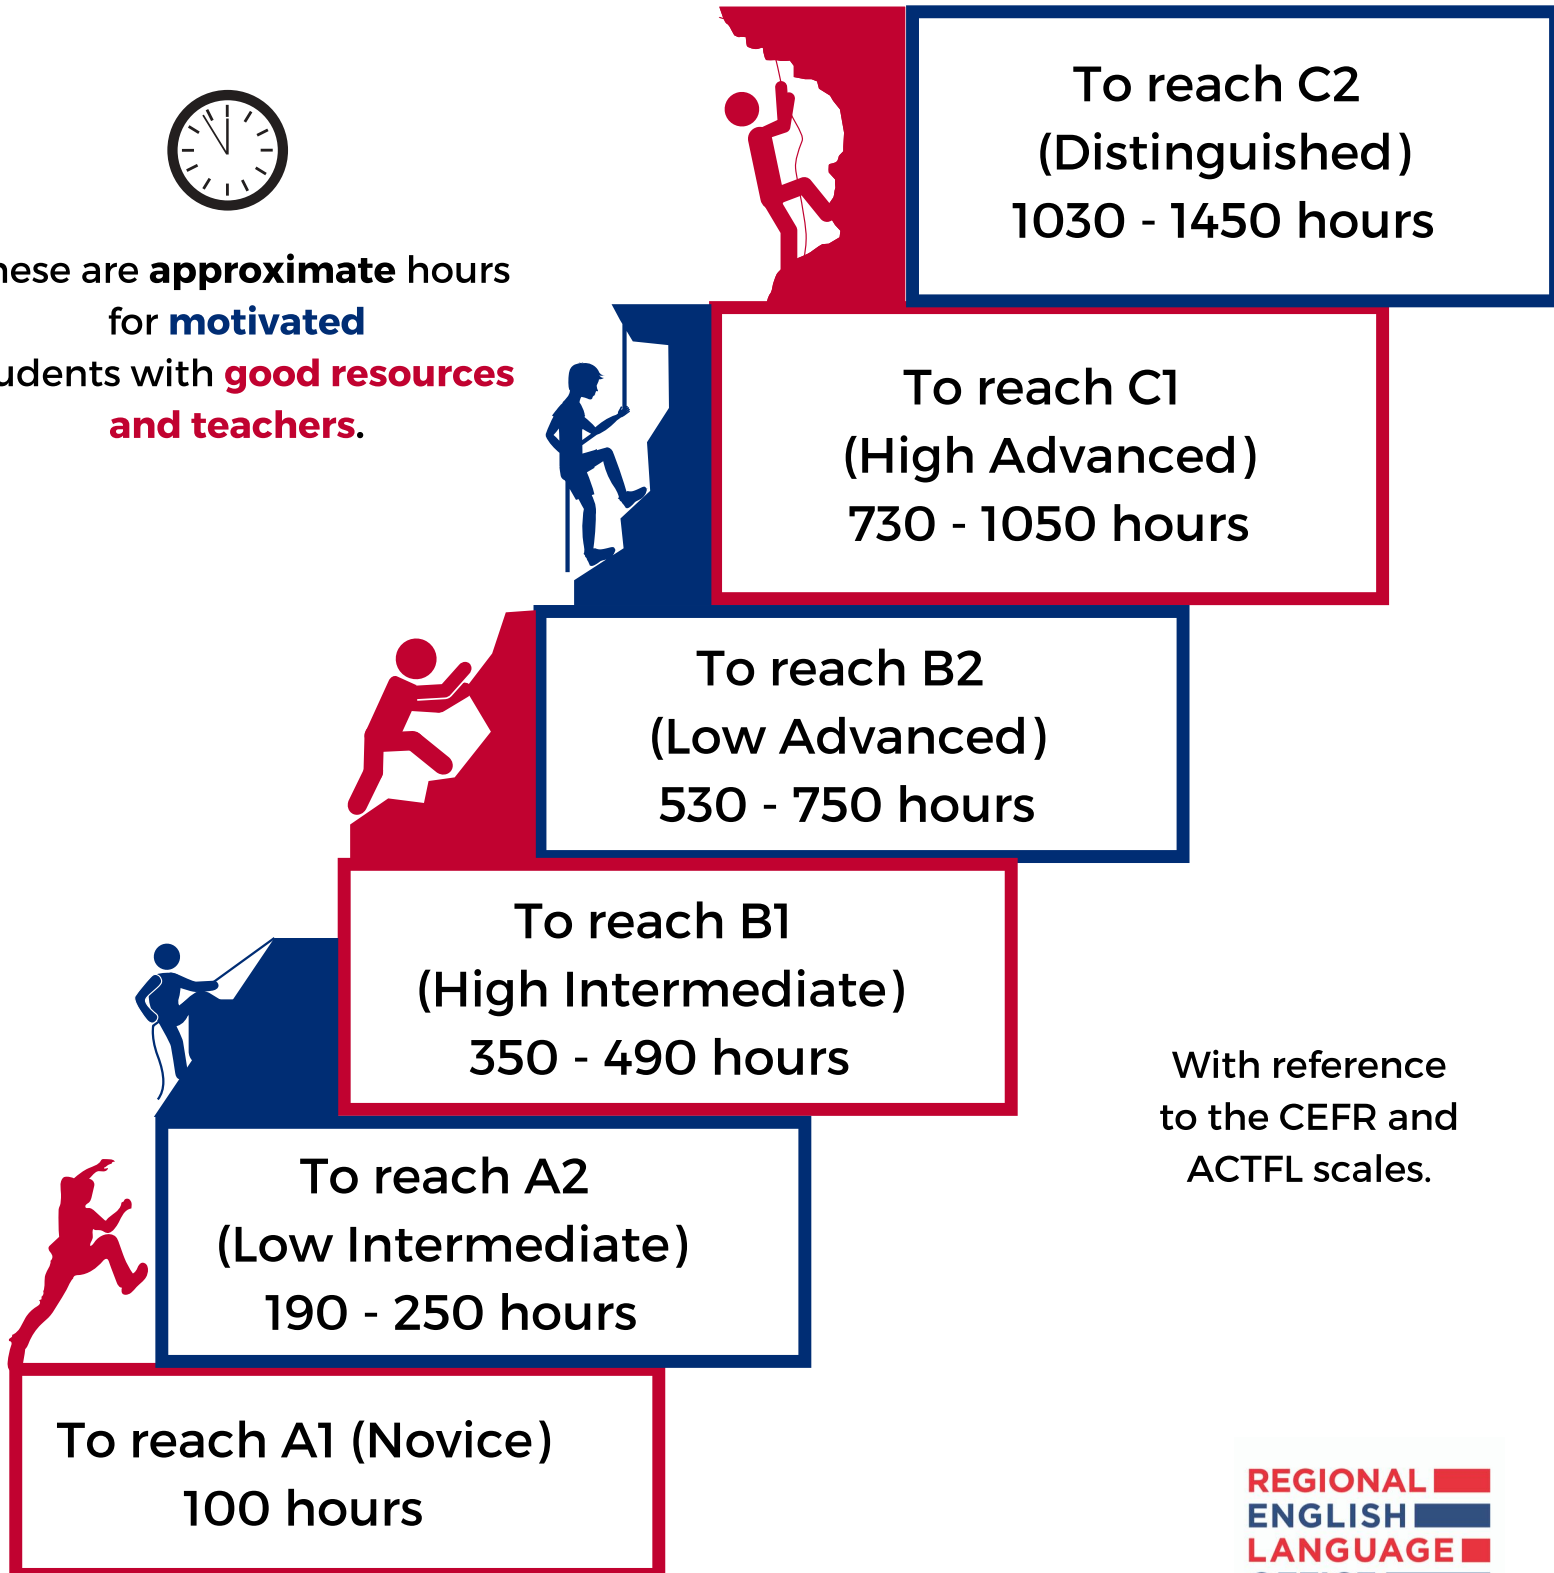

HOW LONG DOES IT TAKE TO LEARN ENGLISH?

These are **approximate** hours
for **motivated**
students with **good resources**
and **teachers**.

With reference
to the CEFR and
ACTFL scales.

A0 = Basic beginner